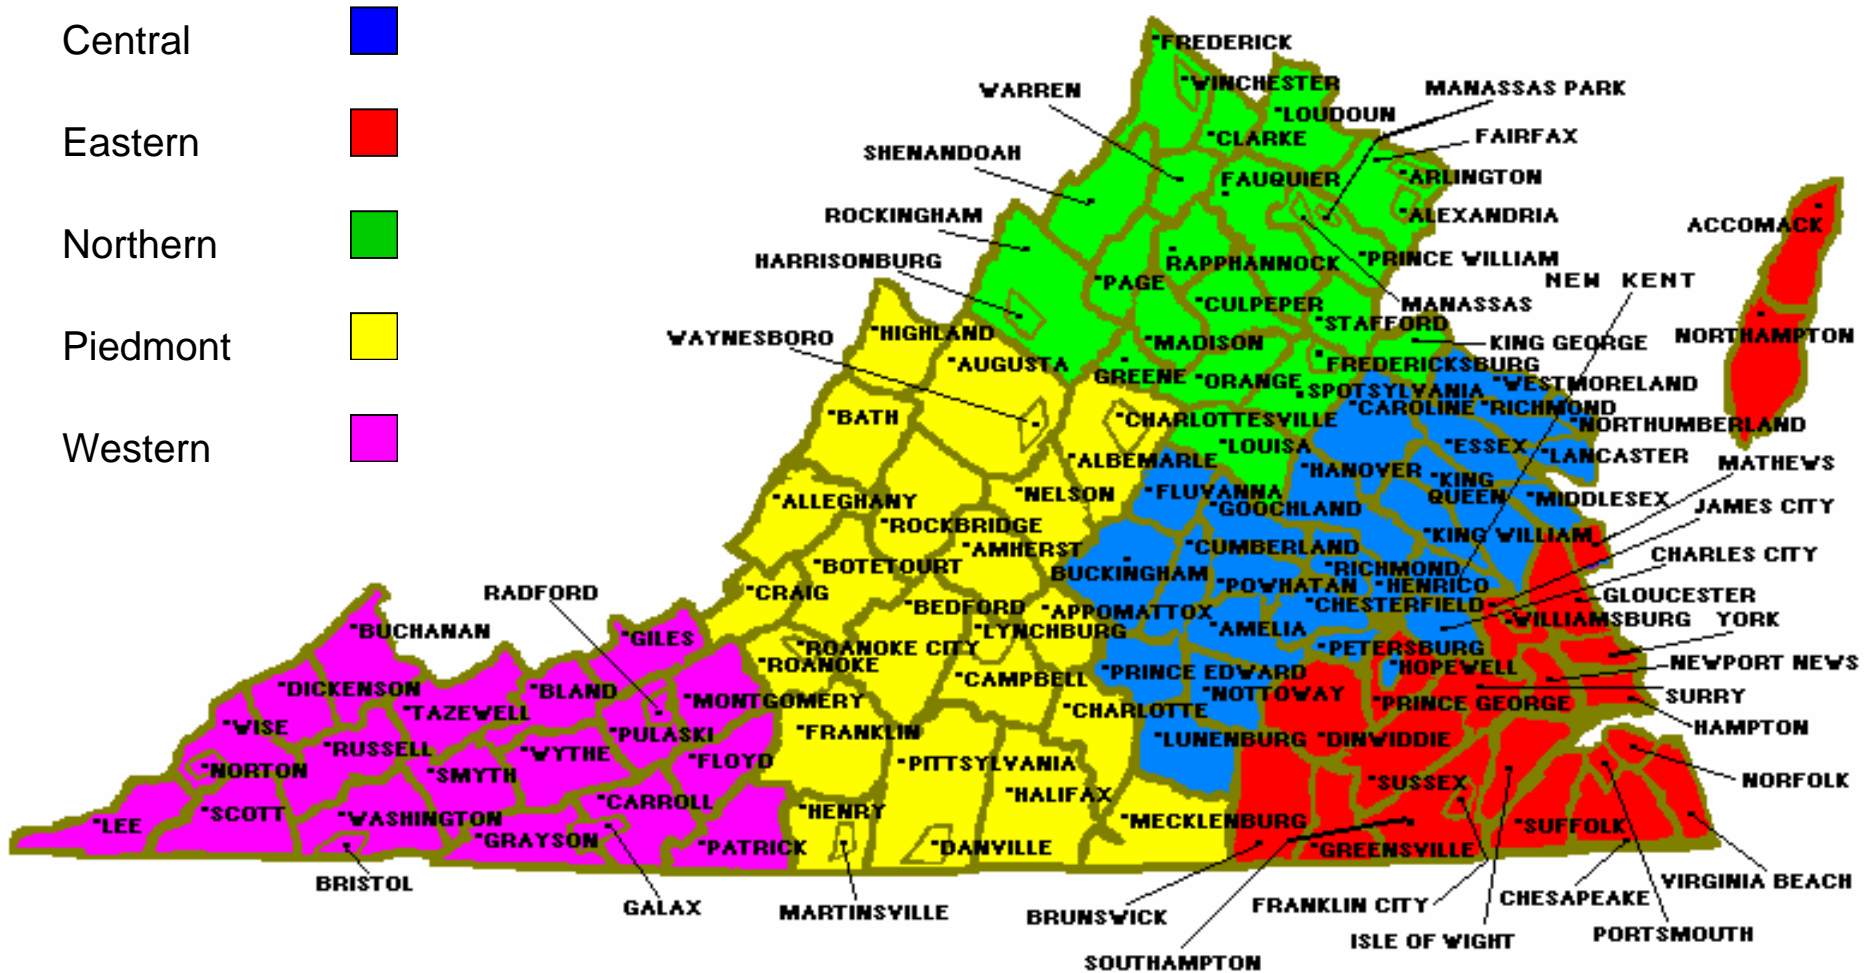

VDSS Regional Boundaries

VDSS REGIONAL BOUNDARIES
List of LDSS Assignments
Planning Districts (PD) Shown Inside Box

Central
(Blue)

PD	
14	Amelia
14	Buckingham
16	Caroline
15	Charles City
15	Chesterfield
14	Cumberland
18	Essex
10	Fluvanna
15	Goochland
15	Hanover
15	Henrico
19	Hopewell
18	King & Queen
18	King William
17	Lancaster
14	Lunenburg
18	Middlesex
15	New Kent
17	Northumberland
14	Nottoway
19	Petersburg
15	Powhatan
14	Prince Edward
15	Richmond City
17	Richmond County
17	Westmoreland

Total: 26 LDSS

Eastern
(Red)

PD	
22	Accomack
13	Brunswick
23	Chesapeake
19	Dinwiddie
23	Franklin City
18	Gloucester
19	Greensville-Emporia
23	Hampton
23	Isle of Wight
23	James City
18	Mathews
23	Newport News
23	Norfolk
22	Northampton
23	Portsmouth
19	Prince George
23	Southampton
23	Suffolk
19	Surry
19	Sussex
23	Virginia Beach
23	Williamsburg
23	York-Poquoson

Total: 23 LDSS

Northern
(Green)

PD	
8	Alexandria
8	Arlington
7	Clarke
9	Culpeper
8	Fairfax County (inc. Falls Church)
9	Fauquier
7	Frederick
16	Fredericksburg
10	Greene
6	Harrisonburg-Rockingham
16	King George
8	Loudoun
10	Louisa
9	Madison
8	Manassas City
8	Manassas Park
9	Orange
7	Page
8	Prince William
9	Rappahannock
7	Shenandoah
16	Spotsylvania
16	Stafford
7	Warren
7	Winchester

Total: 25 LDSS

Piedmont
(Yellow)

PD	
10	Albemarle
5	Alleghany-Covington
11	Amherst
11	Appomattox
6	Bath
11	Bedford
5	Botetourt
11	Campbell
14	Charlotte
10	Charlottesville
5	Craig
12	Danville
12	Franklin County
13	Halifax
12	Henry-Martinsville
6	Highland
11	Lynchburg
13	Mecklenburg
10	Nelson
12	Pittsylvania
5	Roanoke City
5	Roanoke County
6	Rockbridge-Buena Vista-Lexington
6	Shenandoah Valley (Staunton-Augusta & Waynesboro)